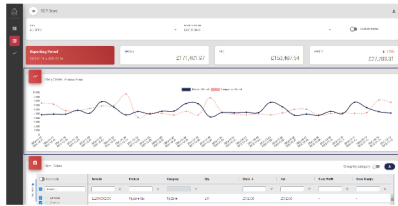

Online Reporting Portal

Your Daily Sales

Your Daily Sales is a graphical representation of the Daily Sales performance of your store(s) across your specified period.

Hovering your mouse over any over the circular data-points will show the specific performance of that day.

Updating the sites or date-range will reload this graph with the new data, but it still continues to work in the same way.