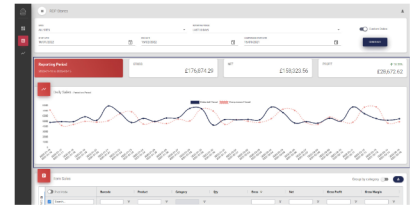

Online Reporting Portal

Your Daily Sales

Your Daily Sales is a graphical representation of the Daily Sales performance of your store(s) across your specified period.

Hovering your mouse over any over the circular data-points will show the specific performance of that day.

Updating the sites or date-range will reload this graph with the new data, but it still continues to work in the same way.