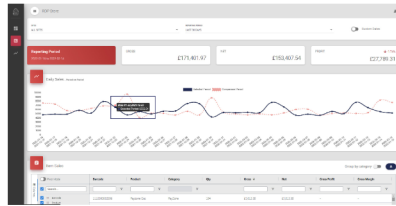

Online Reporting Portal

Your Daily Sales

Your Daily Sales is a graphical representation of the Daily Sales performance of your store(s) across your specified period.

Hovering your mouse over any over the circular data-points will show the specific performance of that day.

Updating the sites or date-range will reload this graph with the new data, but it still continues to work in the same way.